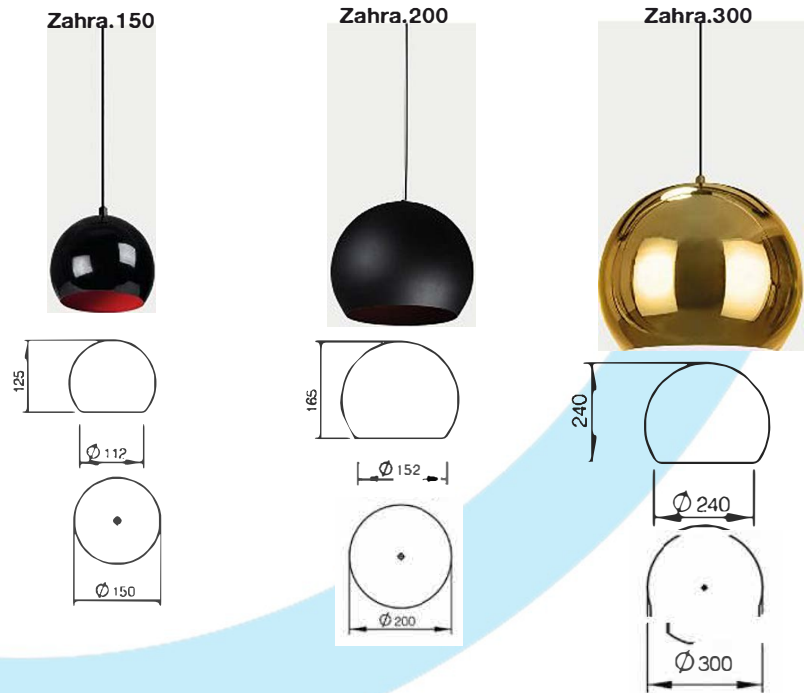

ZAHRA

DECORATIVE PENDANT

Specifications

- Pendant Chandelier
- Aluminium Body
- Polycarbonate Diffuser
- Electrostatic Paint
- Main Voltage 220-240V 50-60 Hz
- Dali dim option, suitable for automation (option)
- Emergency kit is suitable with 1 hour or 3 hours battery pack (option)
- E27 Lampholder
- 5 Year Warranty

CODE	DESCRIPTION	IP RATING
ZAHRA	DECORATIVE CHANDELIER PENDANT	IP20