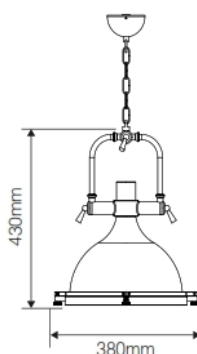

SOLOT

DECORATIVE PENDANT

Specifications

- Pendant Chandelier
- Metal body
- Electrostatic paint and coated finishing options
- E27 Lampholder
- Main Voltage 220-240V 50-60 Hz
- 5 Year Warranty

CODE	DESCRIPTION	IP RATING
SOLOT	DECORATIVE CHANDELIER PENDANT	IP20