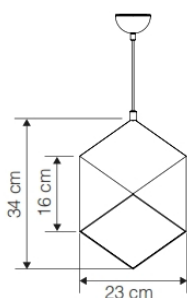

### Specifications

- Pendant Chandelier
- Metal Body.
- Electrostatic Paint
- E27 Lampholder
- Main Voltage 220-240V 50-60 Hz
- 5 Year Warranty

\*Other diameters are available, please consult.

CODE	DESCRIPTION	IP RATING
PINO	DECORATIVE CHANDELIER PENDANT	IP20