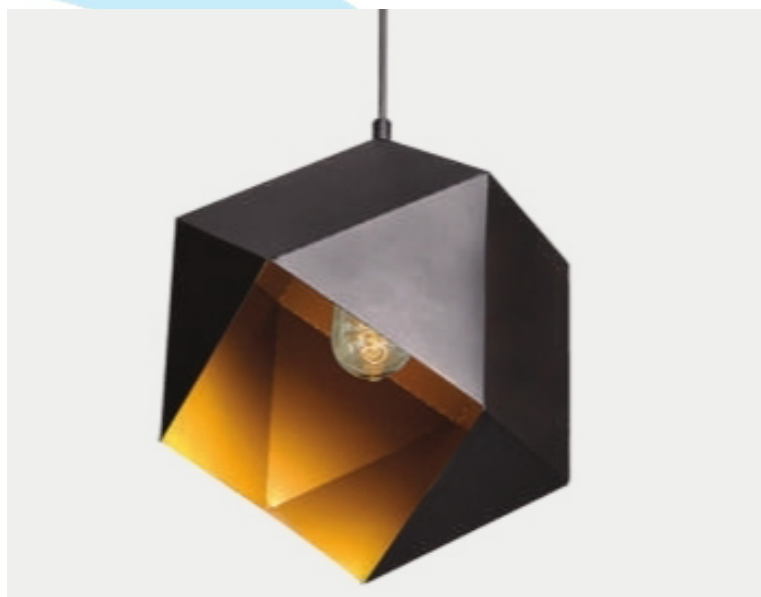

## PINO

### DECORATIVE PENDANT

### Specifications

- Pendant Chandelier
- Metal Body.
- Electrostatic Paint
- E27 Lampholder
- Main Voltage 220-240V 50-60 Hz
- 5 Year Warranty

\*Other diameters are available, please consult.

CODE	DESCRIPTION	IP RATING
PINO	DECORATIVE CHANDELIER PENDANT	IP20