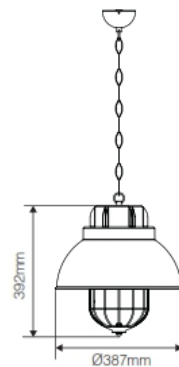

DALIA

DECORATIVE PENDANT

Specifications

- Pendant Chandelier
- Metal body
- Electrostatic Paint
- E27 Lampholder
- Main Voltage 220-240V 50-60 Hz
- 5 Year Warranty

Dalia 1

Dalia 2

CODE	DESCRIPTION	IP RATING
DALIA	DECORATIVE CHANDELIER PENDANT	IP20