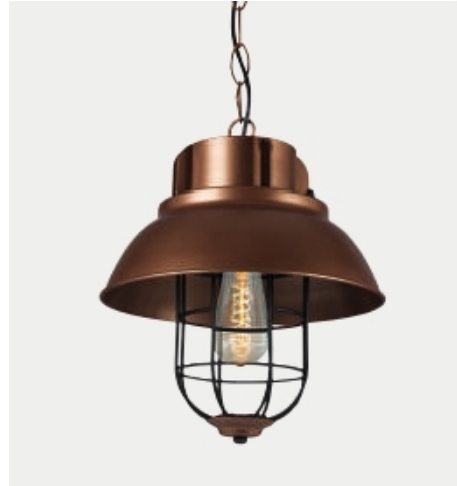

DALIA

DECORATIVE PENDANT

Specifications

- Pendant Chandelier
- Metal body
- Electrostatic Paint
- E27 Lampholder
- Main Voltage 220-240V 50-60 Hz
- 5 Year Warranty

Dalia 1

Dalia 2

CODE	DESCRIPTION	IP RATING
DALIA	DECORATIVE CHANDELIER PENDANT	IP20