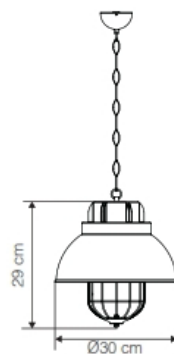

DALIA

DECORATIVE PENDANT

Specifications

- Pendant Chandelier
- Metal body
- Electrostatic Paint
- E27 Lampholder
- Main Voltage 220-240V 50-60 Hz
- 5 Year Warranty

Dalia 1

Dalia 2

CODE	DESCRIPTION	IP RATING
DALIA	DECORATIVE CHANDELIER PENDANT	IP20