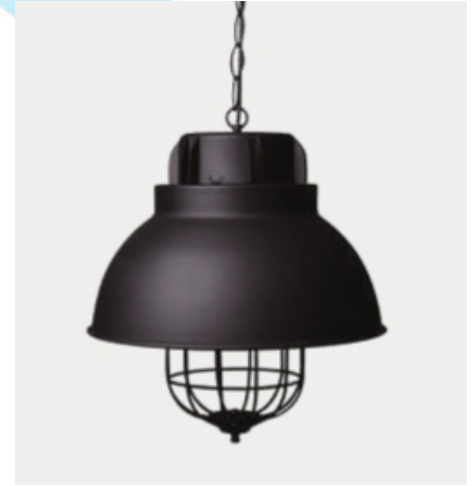

DALIA

DECORATIVE PENDANT

Specifications

- Pendant Chandelier
- Metal body
- Electrostatic Paint
- E27 Lampholder
- Main Voltage 220-240V 50-60 Hz
- 5 Year Warranty

Dalia 1

Dalia 2

CODE	DESCRIPTION	IP RATING
DALIA	DECORATIVE CHANDELIER PENDANT	IP20